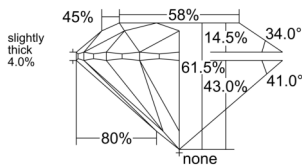

GIA®

FACSIMILE

GIA REPORT 6233504354

Verify this report at GIA.edu

GIA NATURAL DIAMOND DOSSIER®

February 07, 2025
GIA Report Number 6233504354
Shape and Cutting Style ..... Round Brilliant
Measurements ..... 4.78 - 4.79 x 2.94 mm

GRADING RESULTS

Carat Weight ..... 0.41 carat
Color Grade ..... G
Clarity Grade I1
Cut Grade ..... Excellent

ADDITIONAL GRADING INFORMATION

Polish ..... Excellent
Symmetry ..... Excellent
Fluorescence ..... Strong Blue
Clarity Characteristics ..... Feather
Inscription(s): GIA 6233504354

PROPORTIONS

Profile to actual proportions

GRADING SCALES

GIA COLOR SCALE

COLOURESS	D
	E
	F
	G
	H
	I
	J
NEAR COLOURESS	K
	L
FAIN	M
	N
	O
	P
VERY LIGHT	Q
	R
	S
	T
	U
	V
LIGHT	W
	X
	Y
	Z

GIA CLARITY SCALE

VERY VERY SLIGHTLY INCLUDED	FLAWLESS
	INTERNALLY FLAWLESS
VERY SLIGHTLY INCLUDED	VVS₁
	VVS₂
SLIGHTLY INCLUDED	VS₁
	VS₂
INCLUDED	SI₁
	SI₂
	I₁
	I₂
	I₃

GIA CUT SCALE

EXCELLENT
VERY GOOD
GOOD
FAIR
POOR